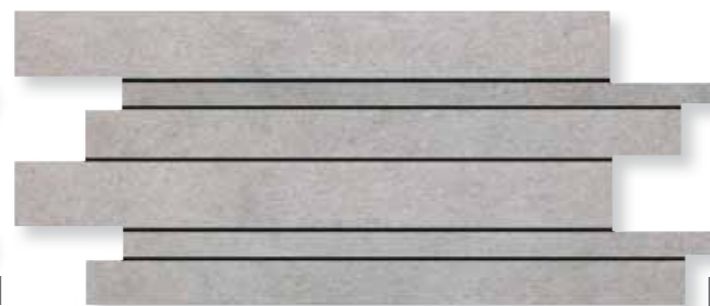

Living Grey Rettificato 60x60

36