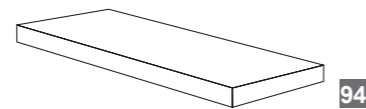

Chrome Gold Angolare DX/SX 30x120